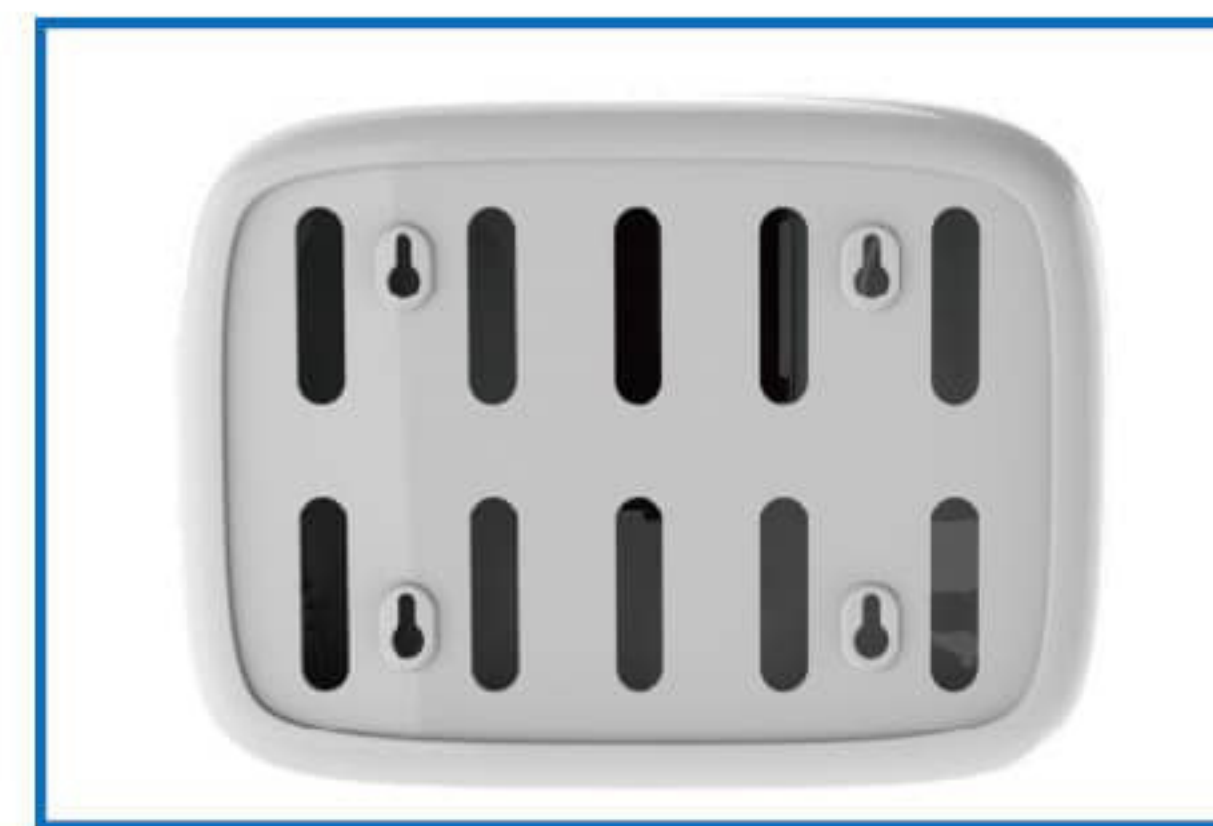

N Folded Paper Towel Dispenser

1. Simple & light luxury design
2. Security key and lock
3. The cover opens downward for easy refilling
4. Suitable Paper:N or Z fold Hand towel
5. Transparent window allow for fast refill status checks by staff
6. Colors options:white,black

Material	Product Size (MM)	PCS / CTN	Carton Size (CM)	N.W / G.W.(KG)
ABS	288*217*112mm	20	62.5*60.5*46.5cm	14.2/15.2

Back

C Folded Paper Towel Dispenser

1. Simple & light luxury design
2. Security key and lock
3. The cover opens downward for easy refilling
4. Suitable Paper:C fold Hand towel
5. Transparent window allow for fast refill status checks by staff
6. Colors options:white,black

Material	Product Size (MM)	PCS / CTN	Carton Size (CM)	N.W / G.W.(KG)
ABS	386*286*135mm	6	61*44*41.5cm	6.6/7.7