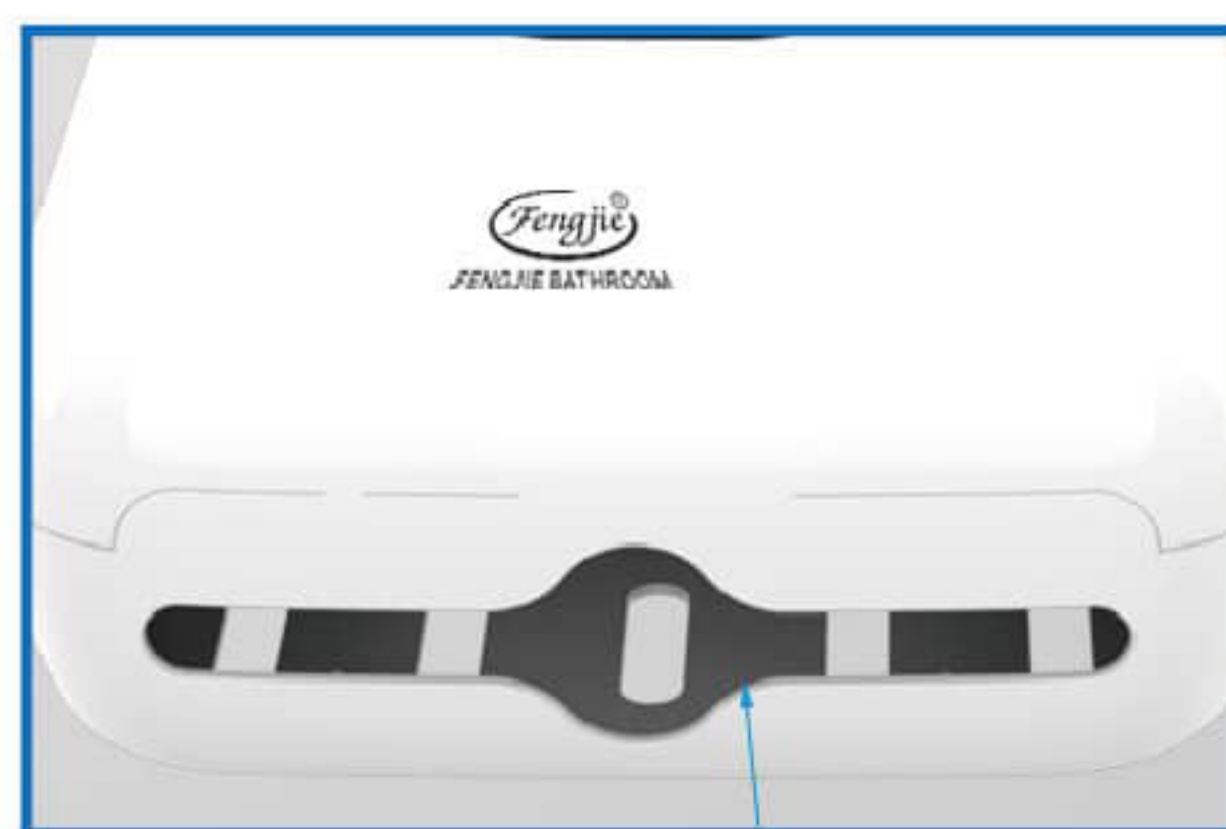

Smooth Paper Outlet