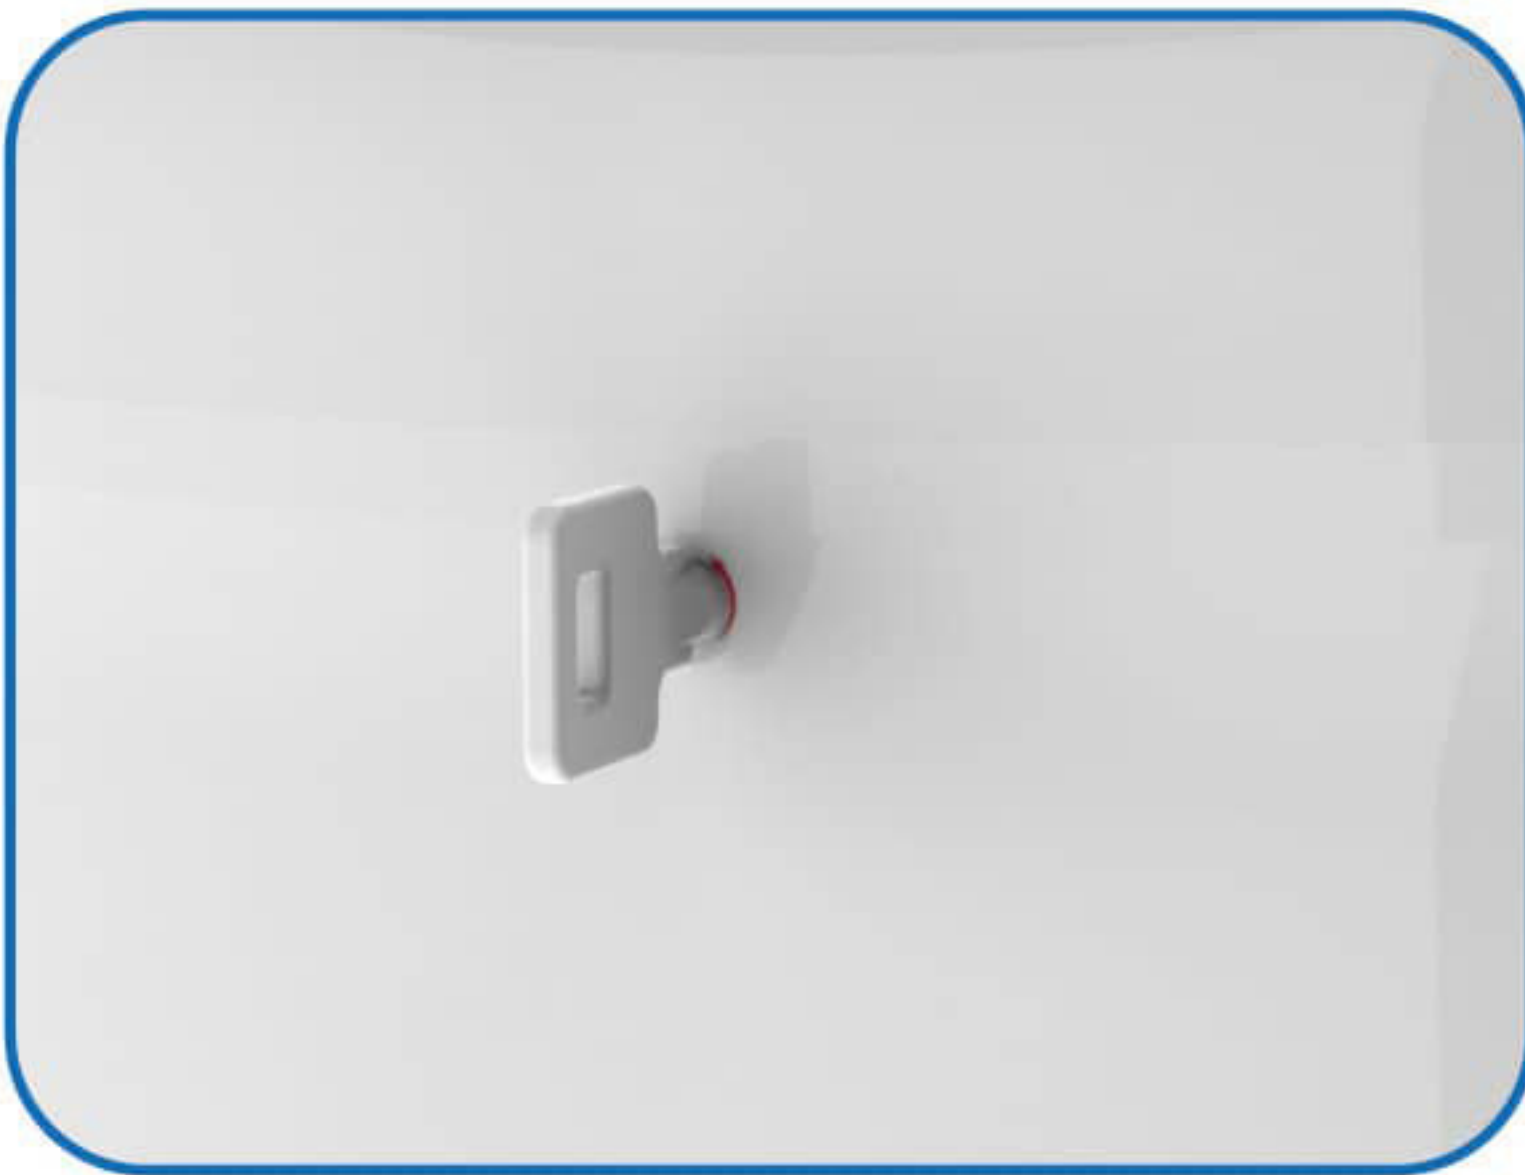

With Key Design