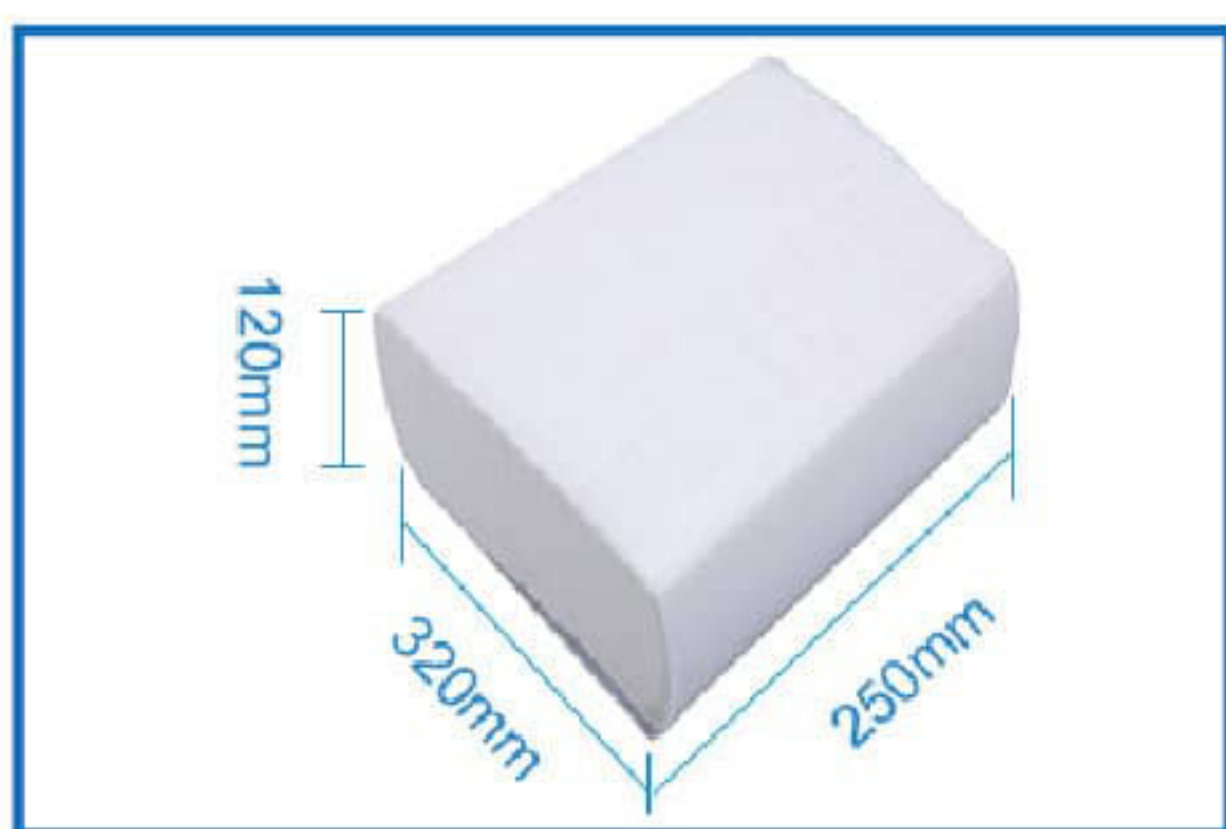

N Folded Paper Towel Dispenser

1. Simple & light luxury design
2. Security key and lock
3. The cover opens downward for easy refilling
4. Suitable Paper:N or Z fold Hand towel
5. Transparent window allow for fast refill status checks by staff
6. Colors options:white,black

Material	Product Size (MM)	PCS / CTN	Carton Size (CM)	N.W / G.W.(KG)
ABS	288*217*112mm	20	62.5*60.5*46.5cm	14.2/15.2

C Folded Paper Towel Dispenser

1. Simple & light luxury design
2. Security key and lock
3. The cover opens downward for easy refilling
4. Suitable Paper:C fold Hand towel
5. Transparent window allow for fast refill status checks by staff
6. Colors options:white,black

Material	Product Size (MM)	PCS / CTN	Carton Size (CM)	N.W / G.W.(KG)
ABS	386*286*135mm	6	61*44*41.5cm	6.6/7.7

Paper Size