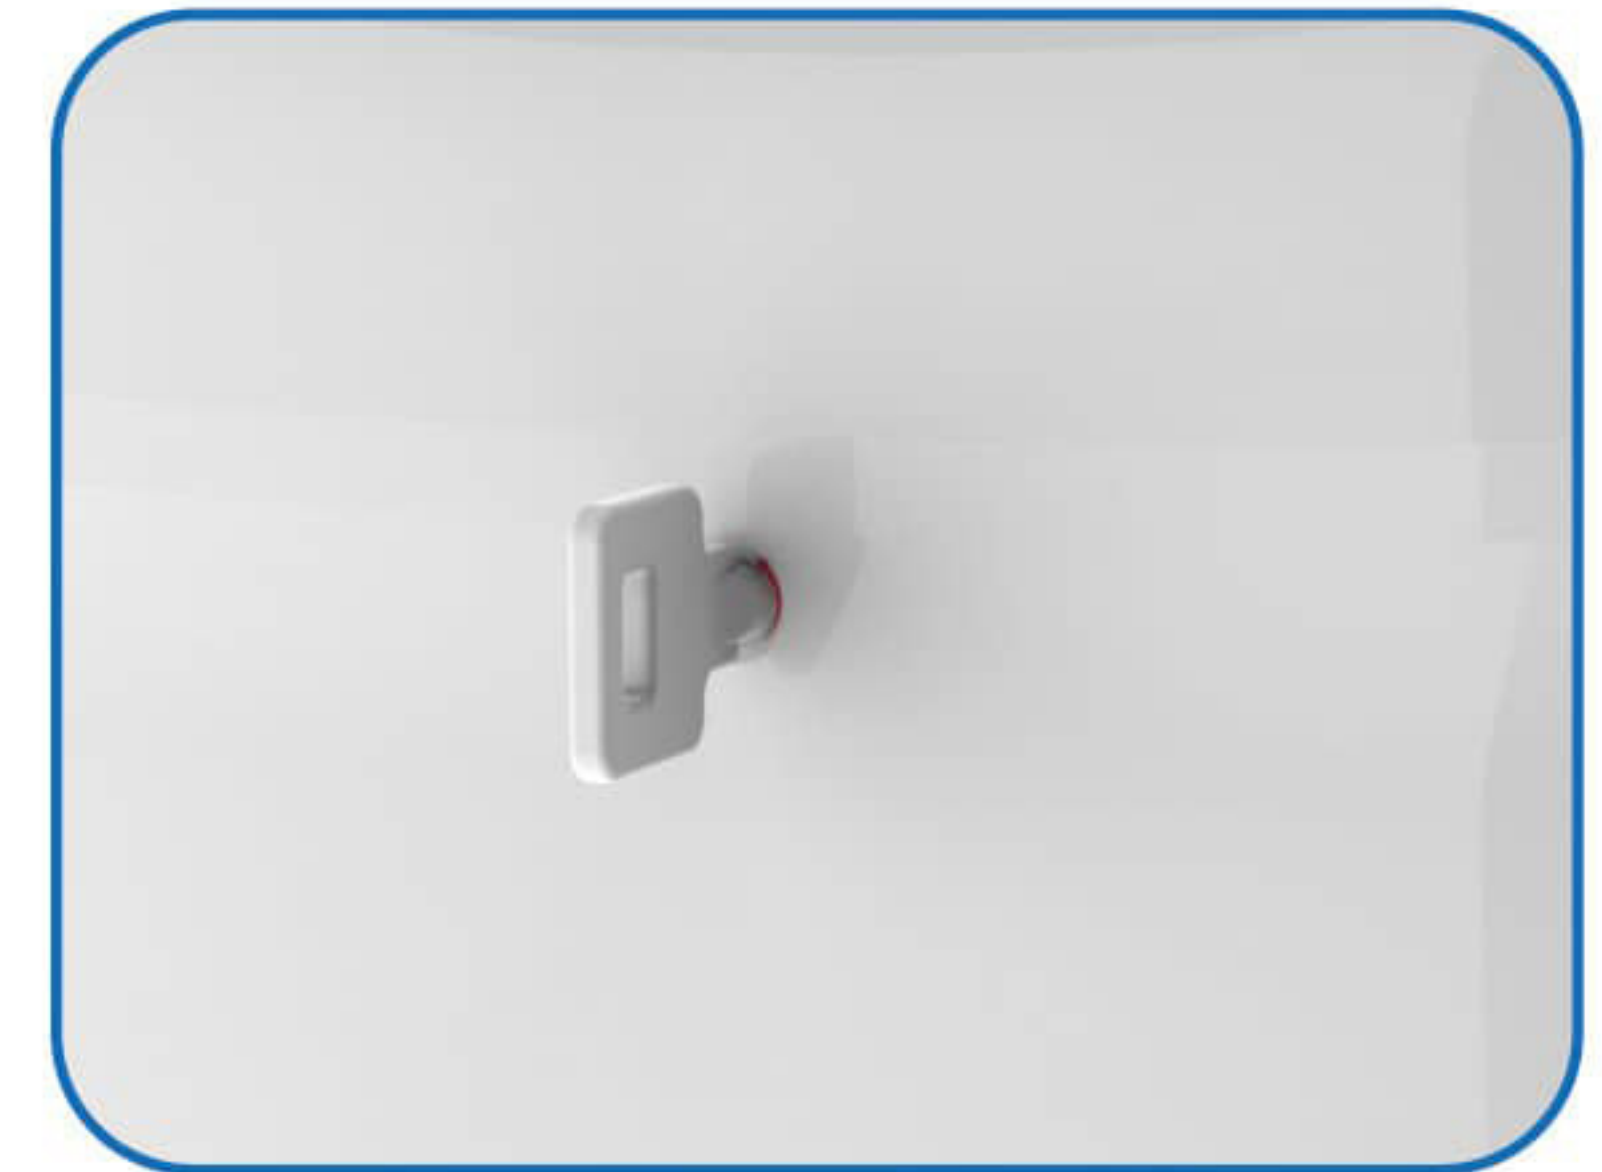

With Key Design