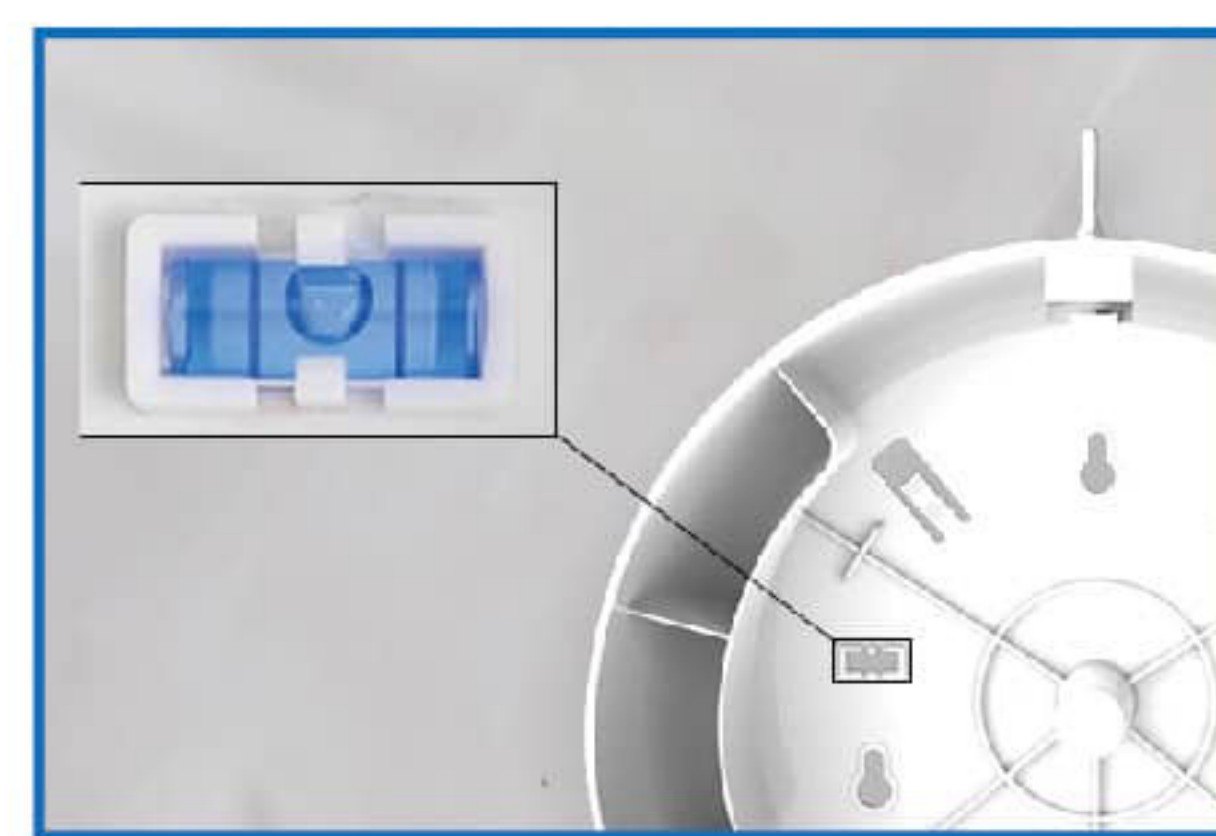

Balance Device