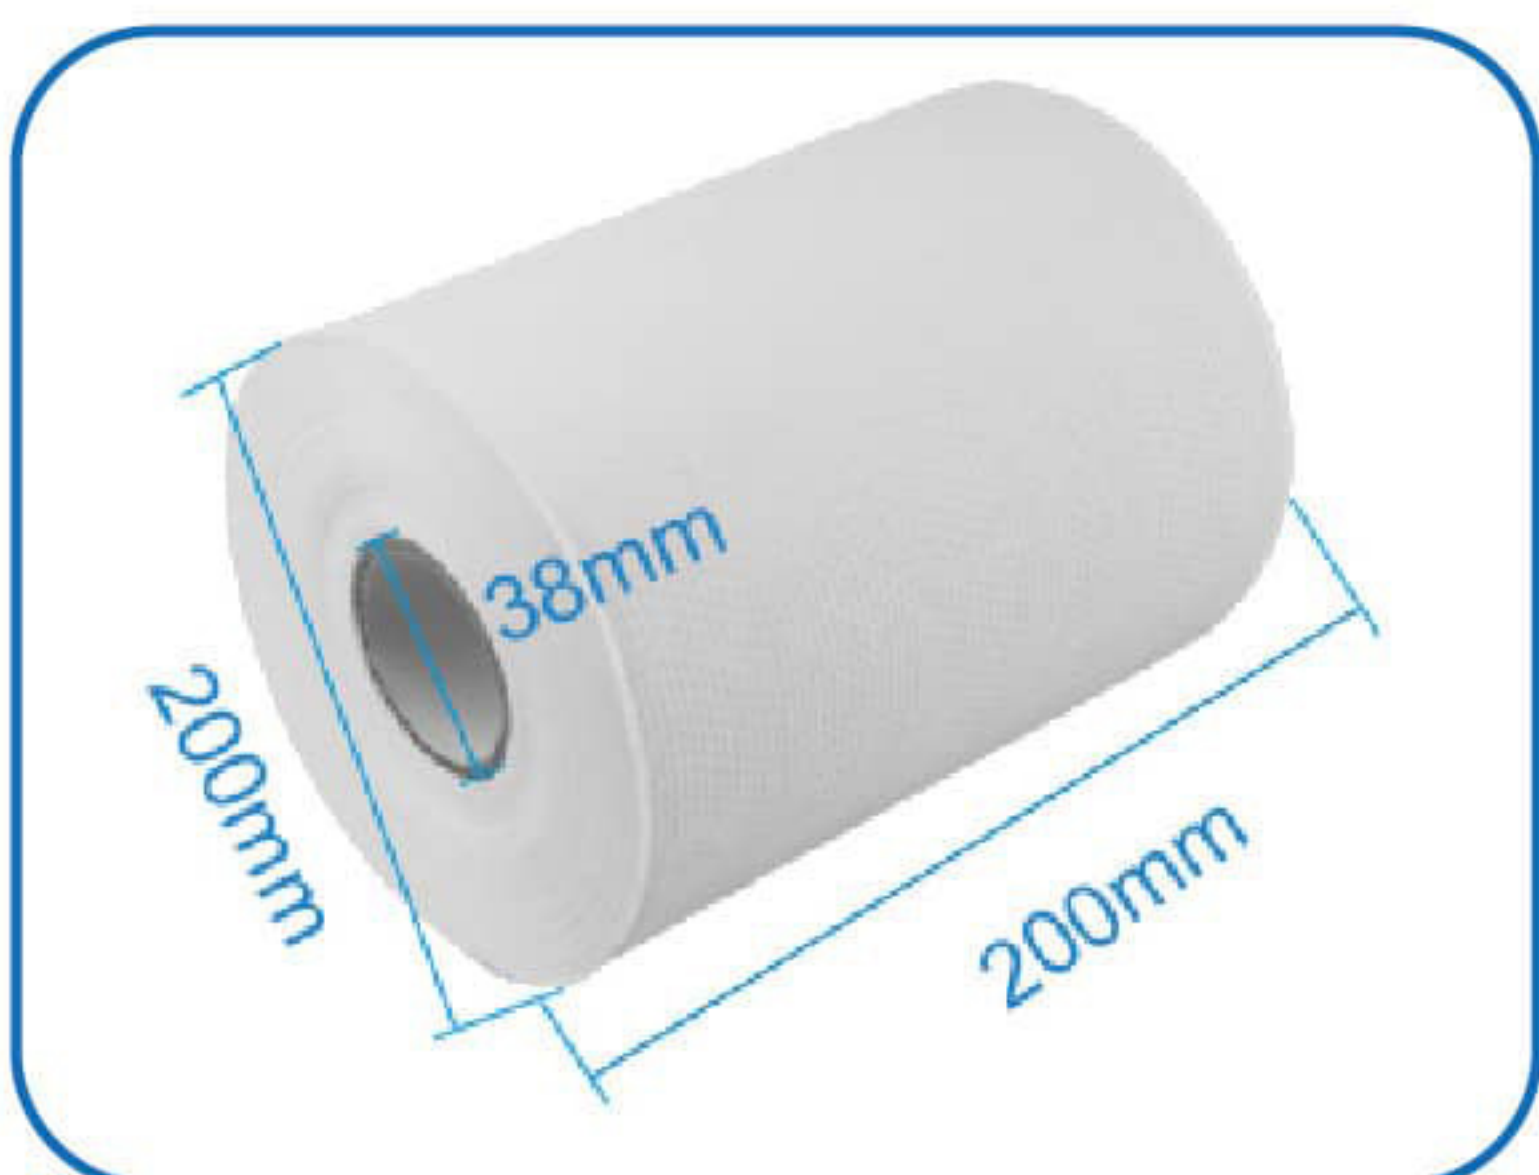

Automatic Soap Dispenser

1. Suitable for 3 different liquid: foam, soap, sanitizer(3 different pumps for options and choose 1)
2. Refillable bottle (1200ml) or disposable bag (1000ml) (2 options and choose 1)
3. Lockable with window design.
4. Support DC (6V , 1A) and battery (the standard packing is not including DC / battery)
5. The battery (4pcs C size , R14) use more than 30,000 times push.
6. Light indicator for low power.
7. Light indicator if something under the dispenser from the sensor and will stop working to avoid any leakage.
8. Water tray and stand type is available Product size : 151*110*276cm ,
Product net weight : 980G Inner box size : 16 * 12 * 29CM , Qty per carton : 12pcs / ctn ,
Carton size : 49.5 * 49.5 * 31cm , N.G : 11.8,G.W : 13 3kgs / ctn , 0.076CBM,20FT : 4500pcs , 40FT : 9200pcs ,
40HQ : 10800pcs

Material	Product Size (MM)	PCS/CTN	Carton Size (CM)	N.W./ G.W. (kg)	Capacity(ml)
ABS	151*110*276	12	49.5*49.5*31	11.8/13.3	1200

3 pumps for choose, you can choose 1

Foam

Drop

Spray

for Foam Liquid

for Soap / Gel Liquid

Material	Product Size (MM)	PCS / CTN	Carton Size (CM)	N.W / G.W.(KG)
ABS	412*310*225mm	2	44*33.7*49cm	12/13

Stainless Steel Serrated Blade

Adjustable Paper Length

Easy To Fit Paper

With Key Design

Paper Size

Sensor Area

FQ-003

Lever Action Hand Roll Towel Paper Dispenser

1. Simple & light luxury design
2. Security key and lock
3. 304 stainless steel serrated outlet to cut paper easily
4. With key design and big window to see the paper
5. Suitable paper: core size less than 4cm, length: 20cm, diameter: 20cm Inner Core: 5cm
6. Colors options: white, black