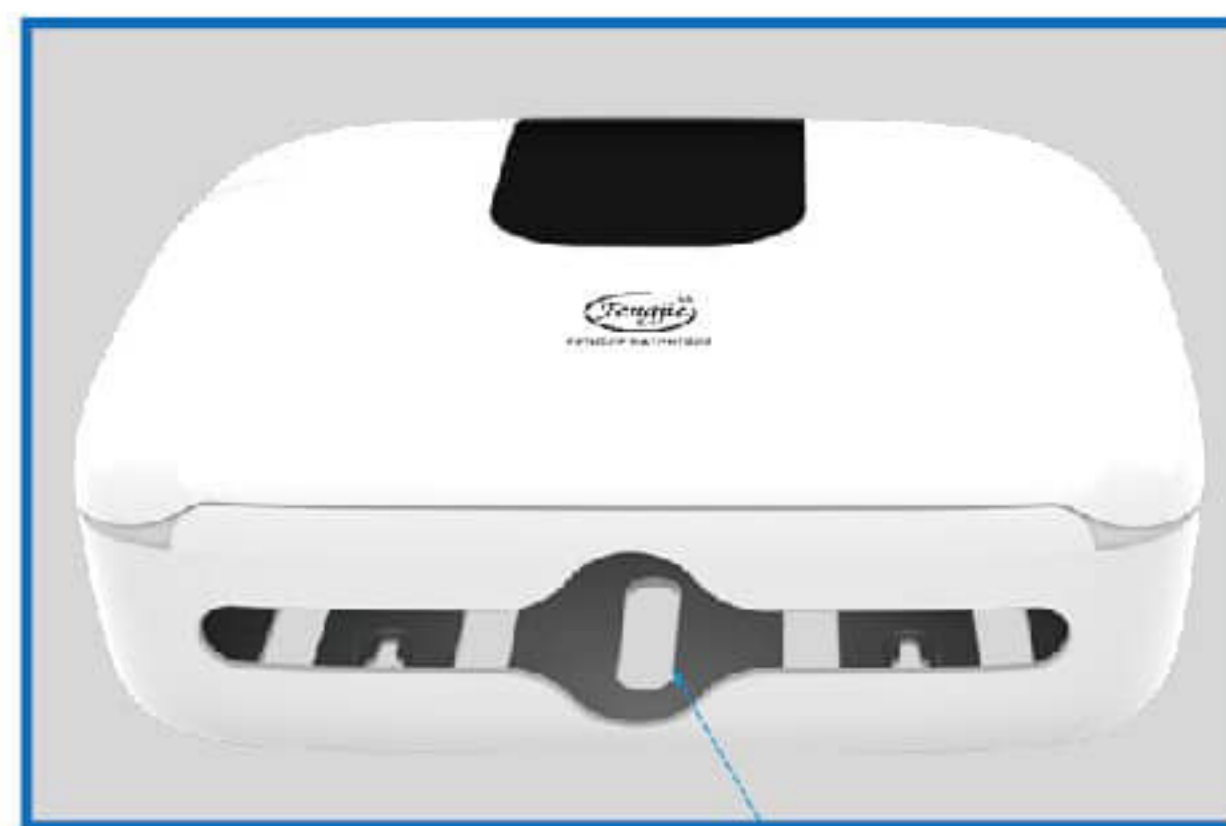

Smooth Paper Outlet