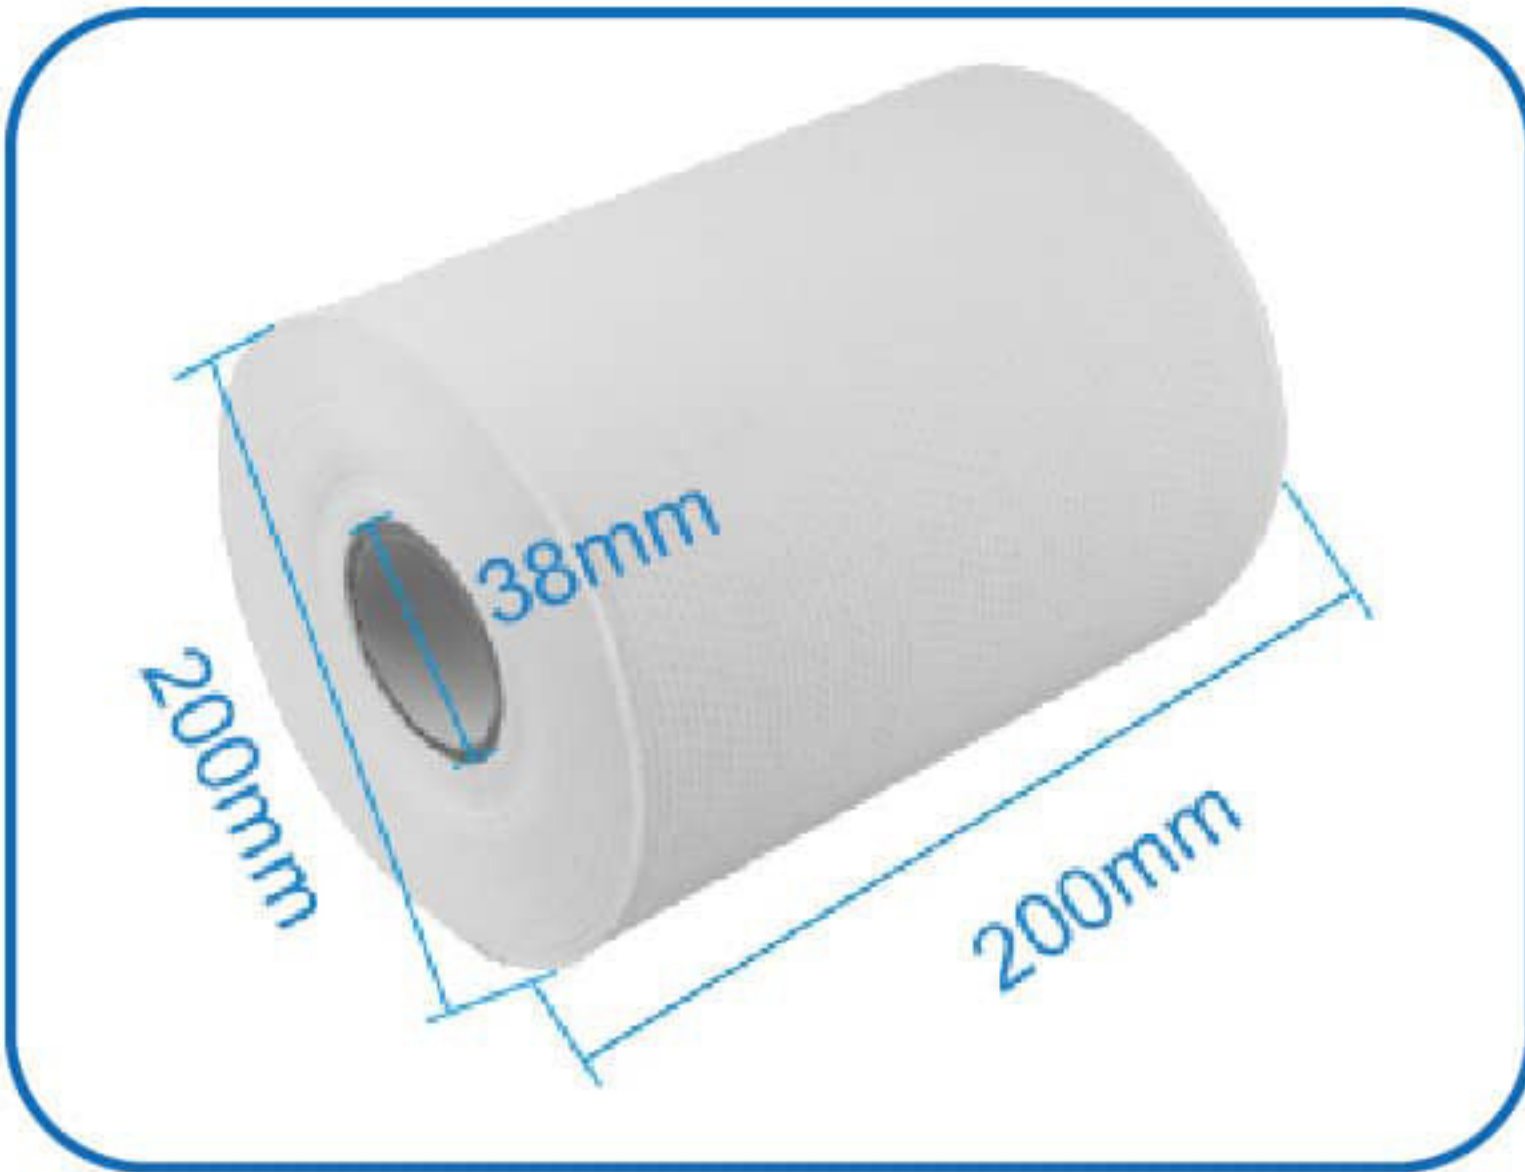

Automatic Soap Dispenser

1. Suitable for 3 different liquid: foam, soap, sanitizer(3 different pumps for options and choose 1)
2. Refillable bottle (1200ml) or disposable bag (1000ml) (2 options and choose 1)
3. Lockable with window design.
4. Support DC (6V , 1A) and battery (the standard packing is not including DC / battery)
5. The battery (4pcs C size , R14) use more than 30,000 times push.
6. Light indicator for low power.
7. Light indicator if something under the dispenser from the sensor and will stop working to avoid any leakage.
8. Water tray and stand type is available Product size : 151*110*276cm ,
Product net weight : 980G Inner box size : 16 * 12 * 29CM , Qty per carton : 12pcs / ctn ,
Carton size : 49.5 * 49.5 * 31cm , N.G : 11.8,G.W : 13 3kgs / ctn , 0.076CBM,20FT : 4500pcs , 40FT : 9200pcs ,
40HQ : 10800pcs

Efficient Senor

Keep Health Enjoy Life

FQ-001

Auto Cut Hand Roll Towel Paper Dispenser

1. Simple & light luxury design
2. Security key and lock
3. No need power, just pull the paper by hand, and it will cut automatically
4. 304 stainless steel serrated outlet to cut paper easily
5. Suitable paper: core size more than 3.7cm, length:20cm, diameter: 20cm
6. normally 1 roll paper can use around 700 times (25cm)
7. Colors options:white,black

Material	Product Size (MM)	PCS / CTN	Carton Size (CM)	N.W / G.W.(KG)
ABS	412*310*225mm	2	44*33.7*49cm	11/12

The Button Help Paper Out

Stainless Steel Serrated Blade

With Key Design

Paper Size

Waterproof

Pull The Paper

Sensor Area

FQ-003

Lever Action Hand Roll Towel Paper Dispenser

1. Simple & light luxury design
2. Security key and lock
3. 304 stainless steel serrated outlet to cut paper easily
4. With key design and big window to see the paper
5. Suitable paper: core size less than 4cm, length: 20cm, diameter: 20cm Inner Core: 5cm
6. Colors options: white, black