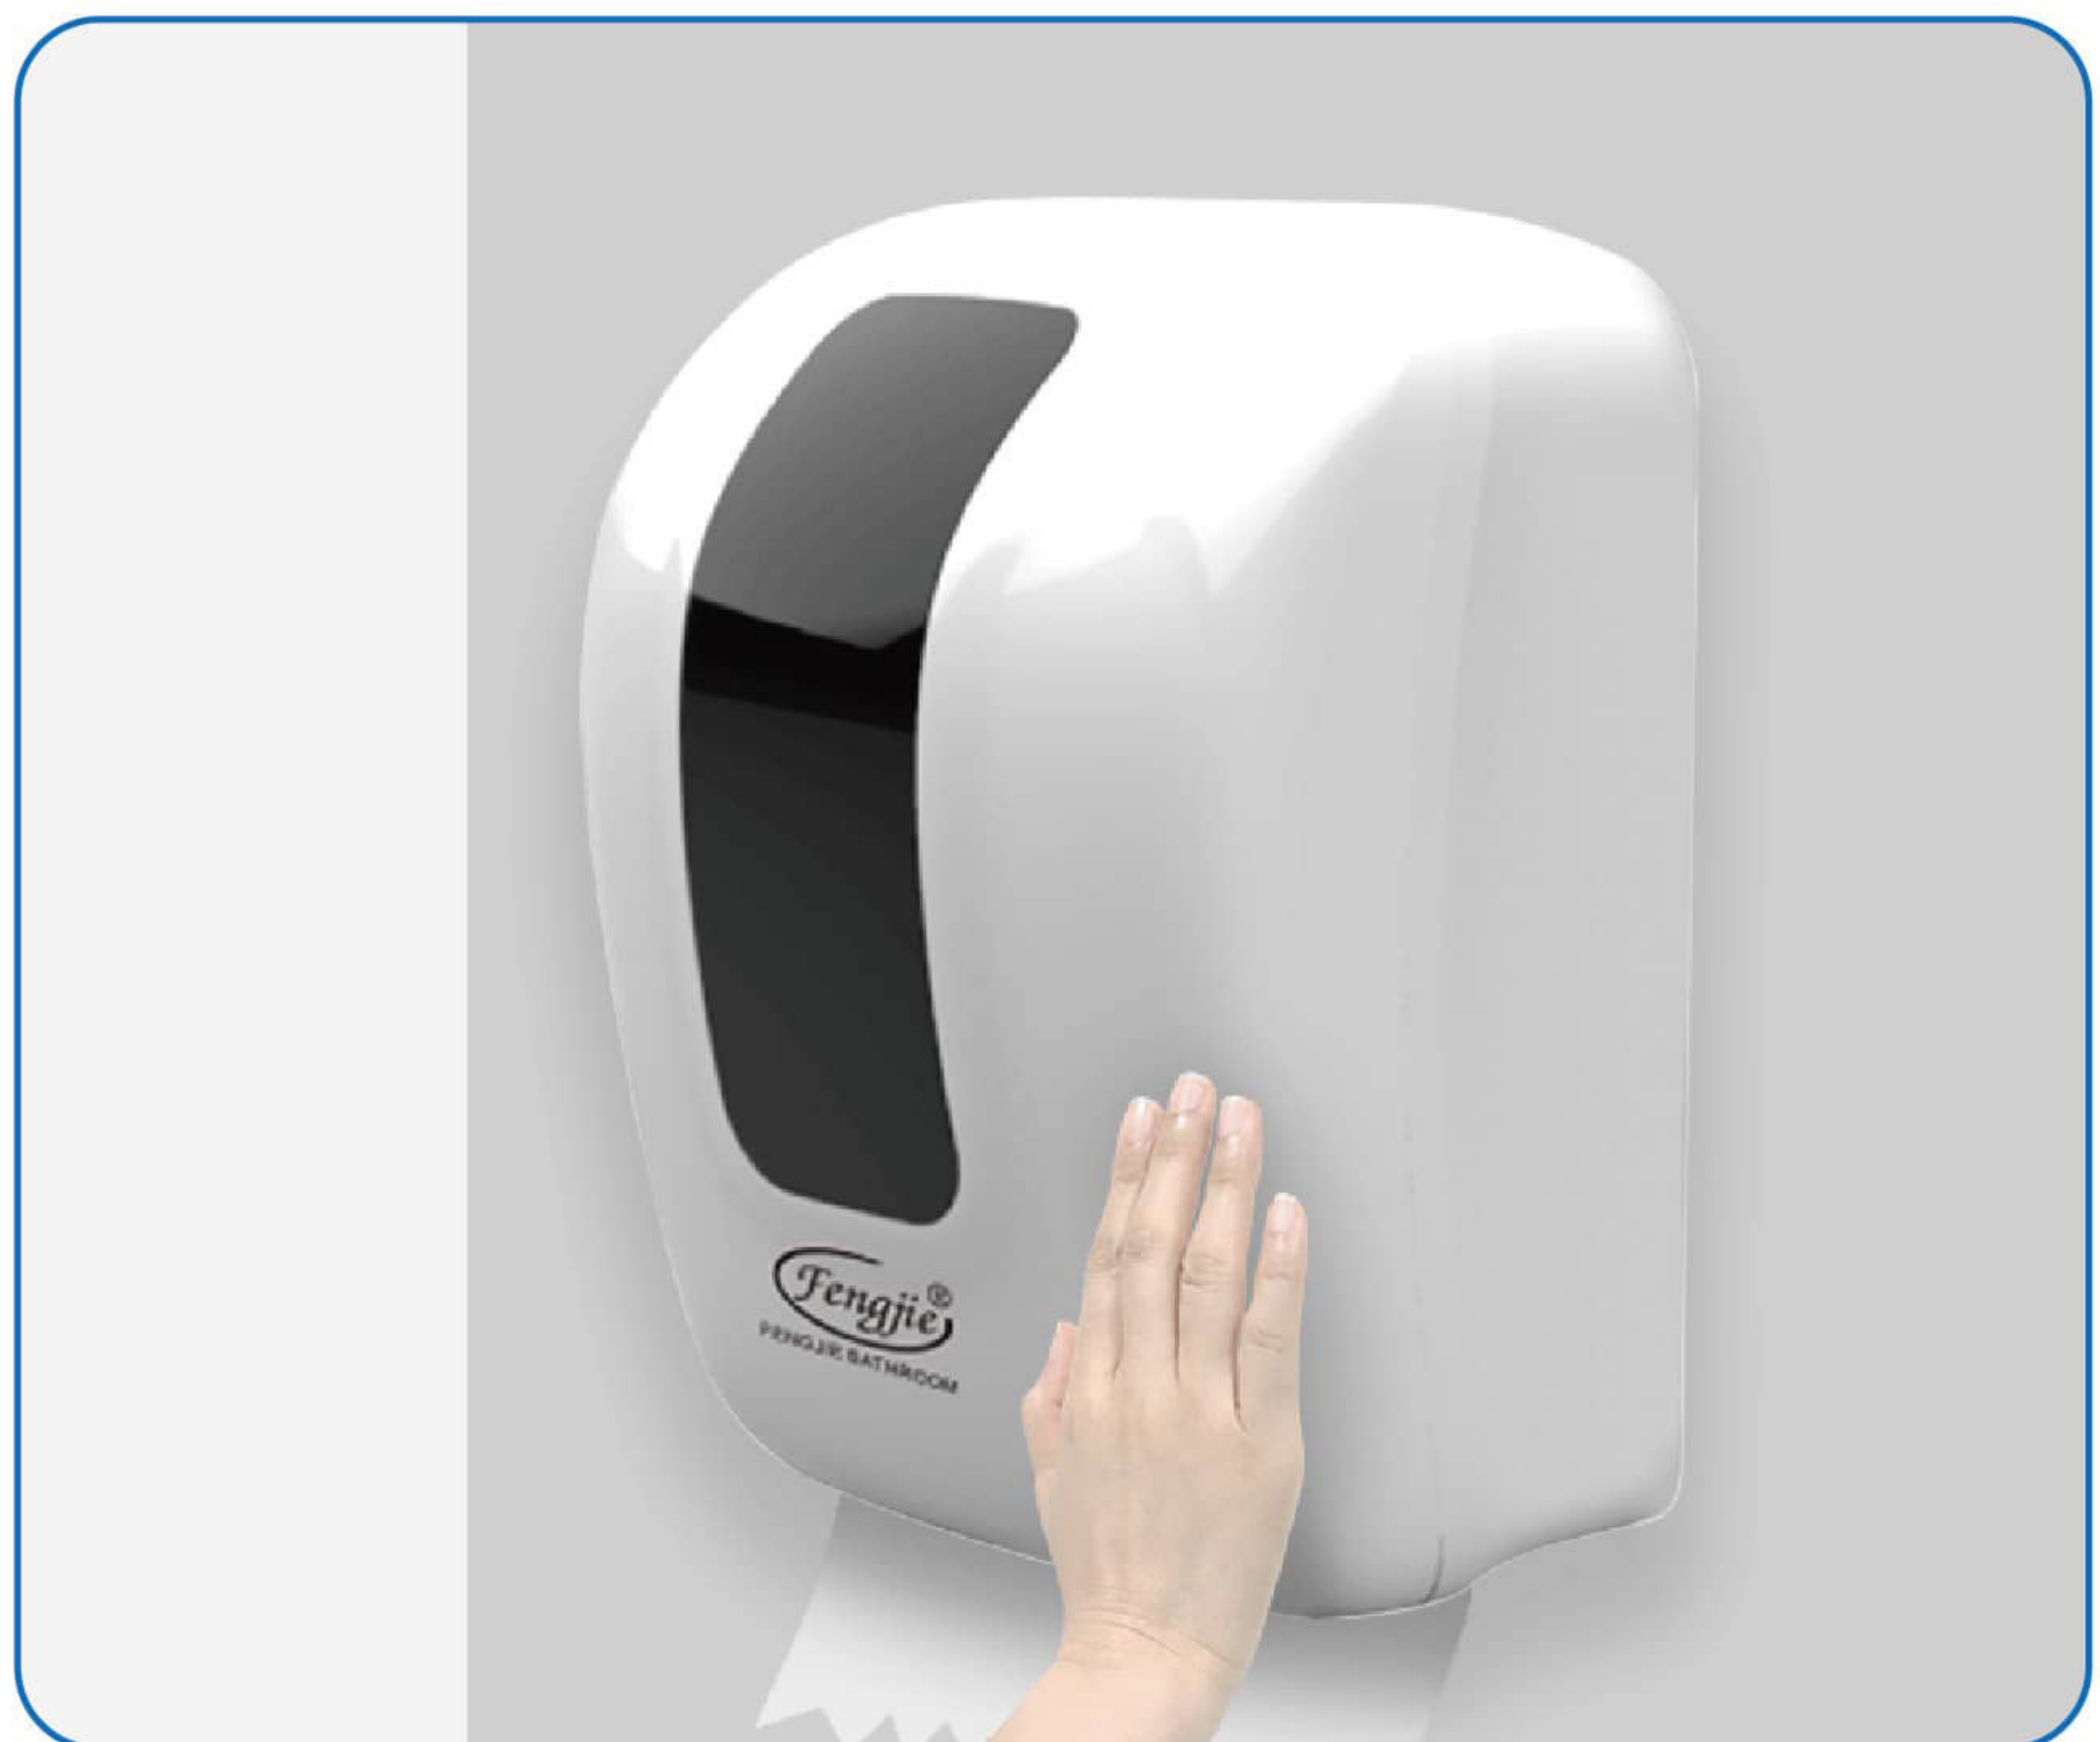

Automatic Soap Dispenser

1. Suitable for 3 different liquid: foam, soap, sanitizer(3 different pumps for options and choose 1)
2. Refillable bottle (1200ml) or disposable bag (1000ml) (2 options and choose 1)
3. Lockable with window design.
4. Support DC (6V , 1A) and battery (the standard packing is not including DC / battery)
5. The battery (4pcs C size , R14) use more than 30,000 times push.
6. Light indicator for low power.
7. Light indicator if something under the dispenser from the sensor and will stop working to avoid any leakage.
8. Water tray and stand type is available Product size : 151*110*276cm ,
Product net weight : 980G Inner box size : 16 * 12 * 29CM , Qty per carton : 12pcs / ctn ,
Carton size : 49.5 * 49.5 * 31cm , N.G : 11.8,G.W : 13 3kgs / ctn , 0.076CBM,20FT : 4500pcs , 40FT : 9200pcs ,
40HQ : 10800pcs

Efficient Senor

Keep Health Enjoy Life

FQ-001

Auto Cut Hand Roll Towel Paper Dispenser

1. Simple & light luxury design
2. Security key and lock
3. No need power, just pull the paper by hand, and it will cut automatically
4. 304 stainless steel serrated outlet to cut paper easily
5. Suitable paper: core size more than 3.7cm, length:20cm, diameter: 20cm
6. normally 1 roll paper can use around 700 times (25cm)
7. Colors options:white,black

FQ-002

FQ-002 Sensor Hand Roll Towel Paper Dispenser

1. Simple & light luxury design
2. Security key and lock
3. Support DC and battery (4x1.5V / D size)
4. Long battery life (more than 10000times)
5. Sheet length can be adjustable
6. Two sensor mode:auto deliver paper & sensor to deliver paper
7. Auto paper feeding
8. Colors options:white,black

Sensor Area

FQ-003

Lever Action Hand Roll Towel Paper Dispenser

1. Simple & light luxury design
2. Security key and lock
3. 304 stainless steel serrated outlet to cut paper easily
4. With key design and big window to see the paper
5. Suitable paper: core size less than 4cm, length: 20cm, diameter: 20cm Inner Core: 5cm
6. Colors options: white, black