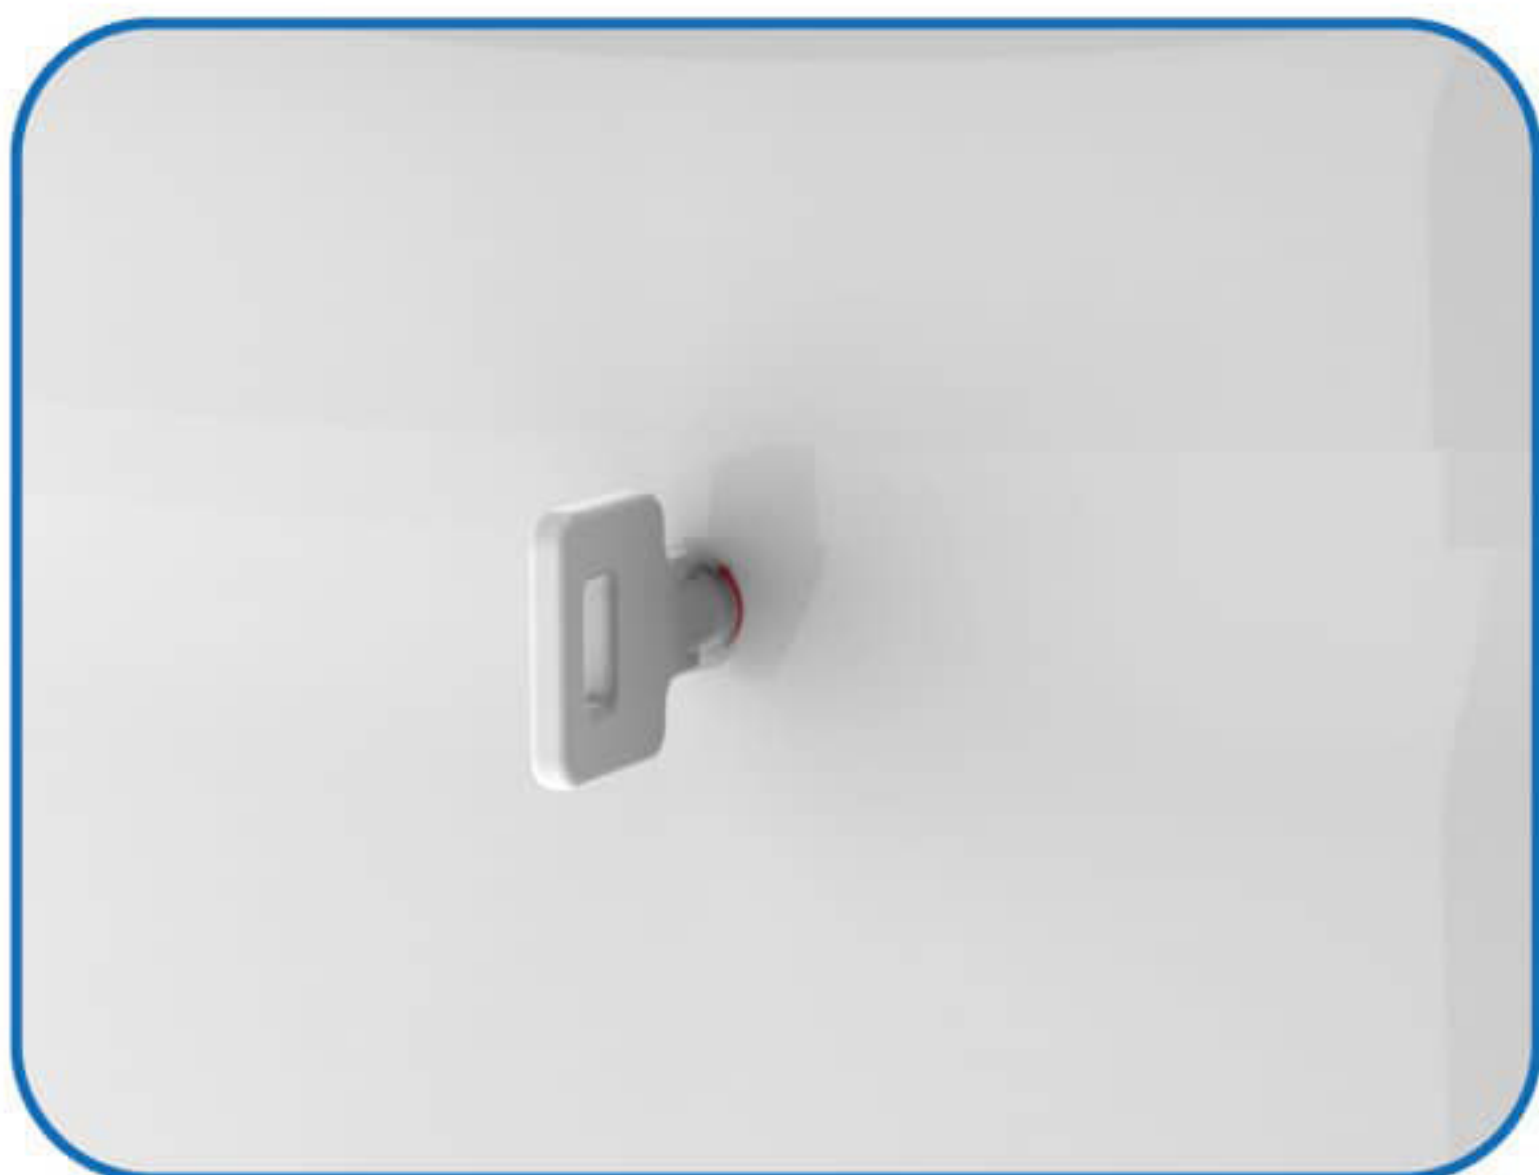

With Key Design