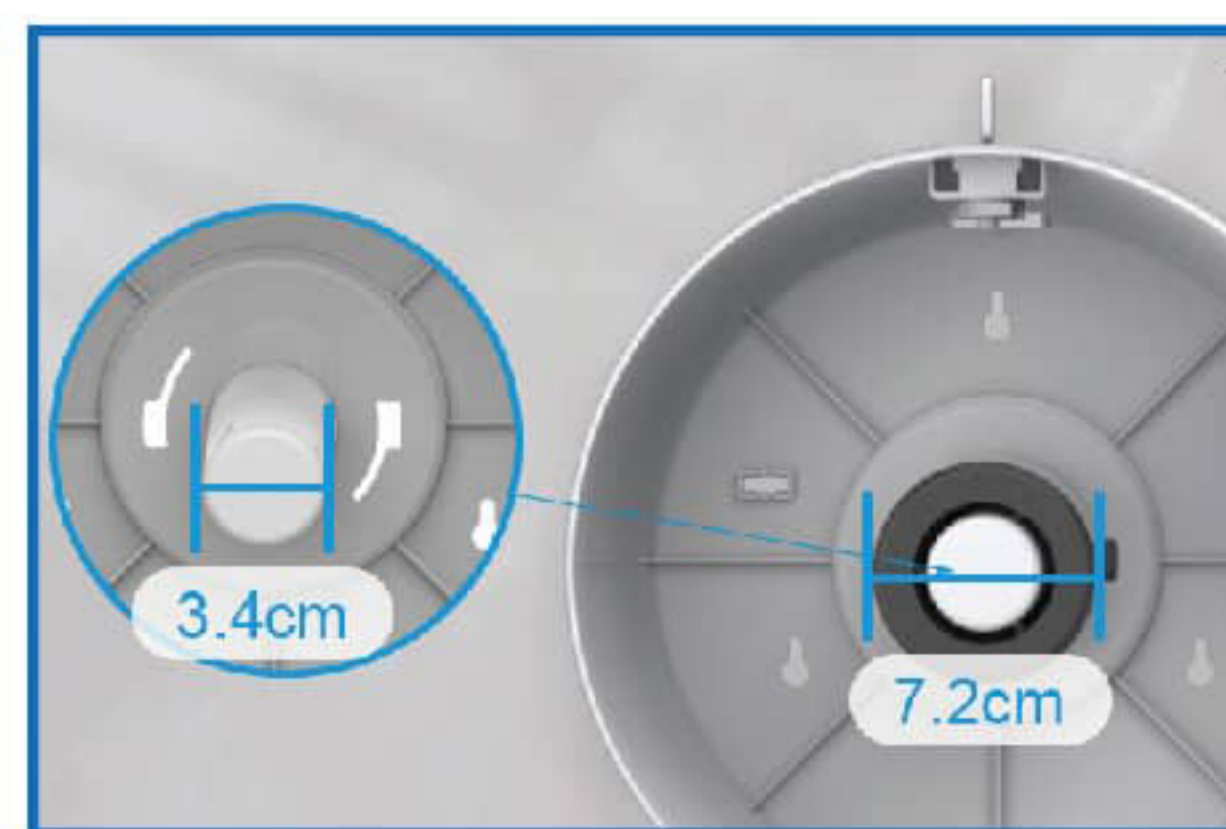

Different Inner Core Size