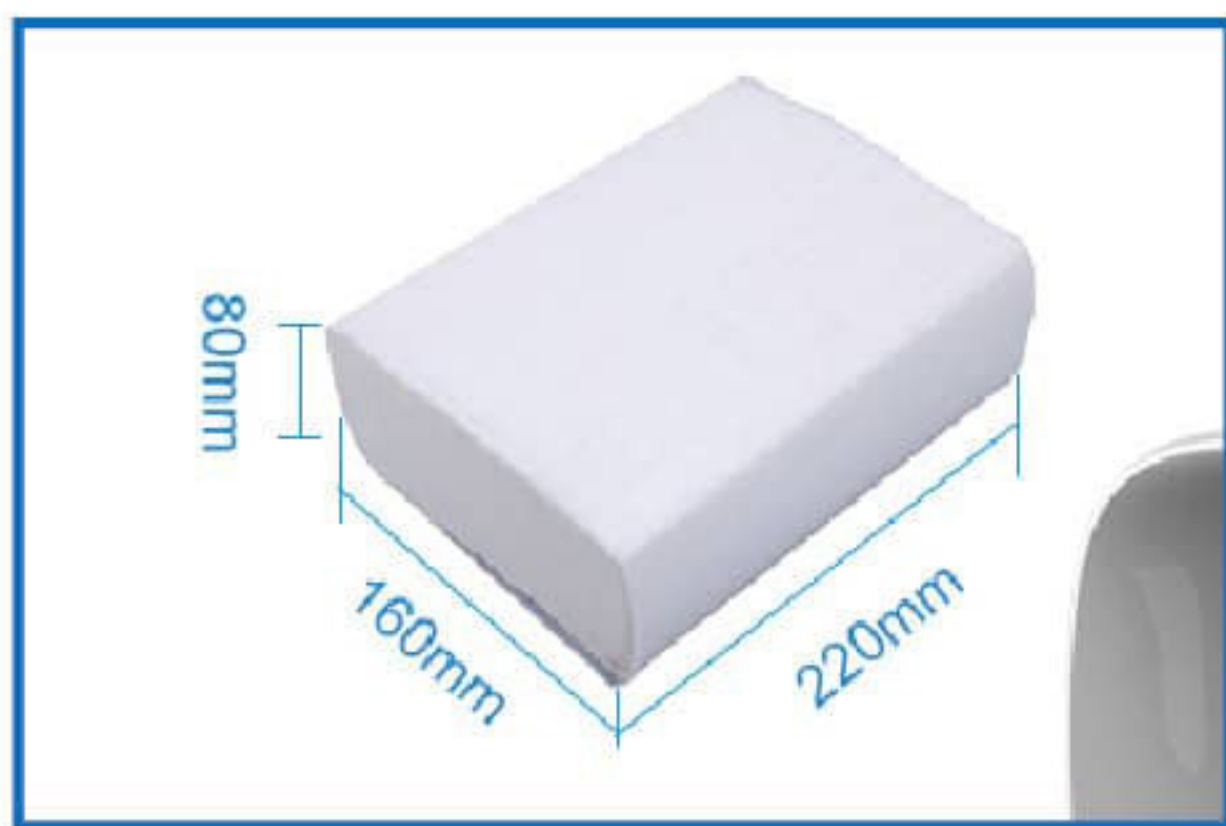

N Folded Paper Towel Dispenser

1. Simple & light luxury design
2. Security key and lock
3. The cover opens downward for easy refilling
4. Suitable Paper:N or Z fold Hand towel
5. Transparent window allow for fast refill status checks by staff
6. Colors options:white,black

Material	Product Size (MM)	PCS / CTN	Carton Size (CM)	N.W / G.W.(KG)
ABS	288*217*112mm	20	62.5*60.5*46.5cm	14.2/15.2

Paper Size

C Folded Paper Towel Dispenser

1. Simple & light luxury design
2. Security key and lock
3. The cover opens downward for easy refilling
4. Suitable Paper:C fold Hand towel
5. Transparent window allow for fast refill status checks by staff
6. Colors options:white,black

Material	Product Size (MM)	PCS / CTN	Carton Size (CM)	N.W / G.W.(KG)
ABS	386*286*135mm	6	61*44*41.5cm	6.6/7.7