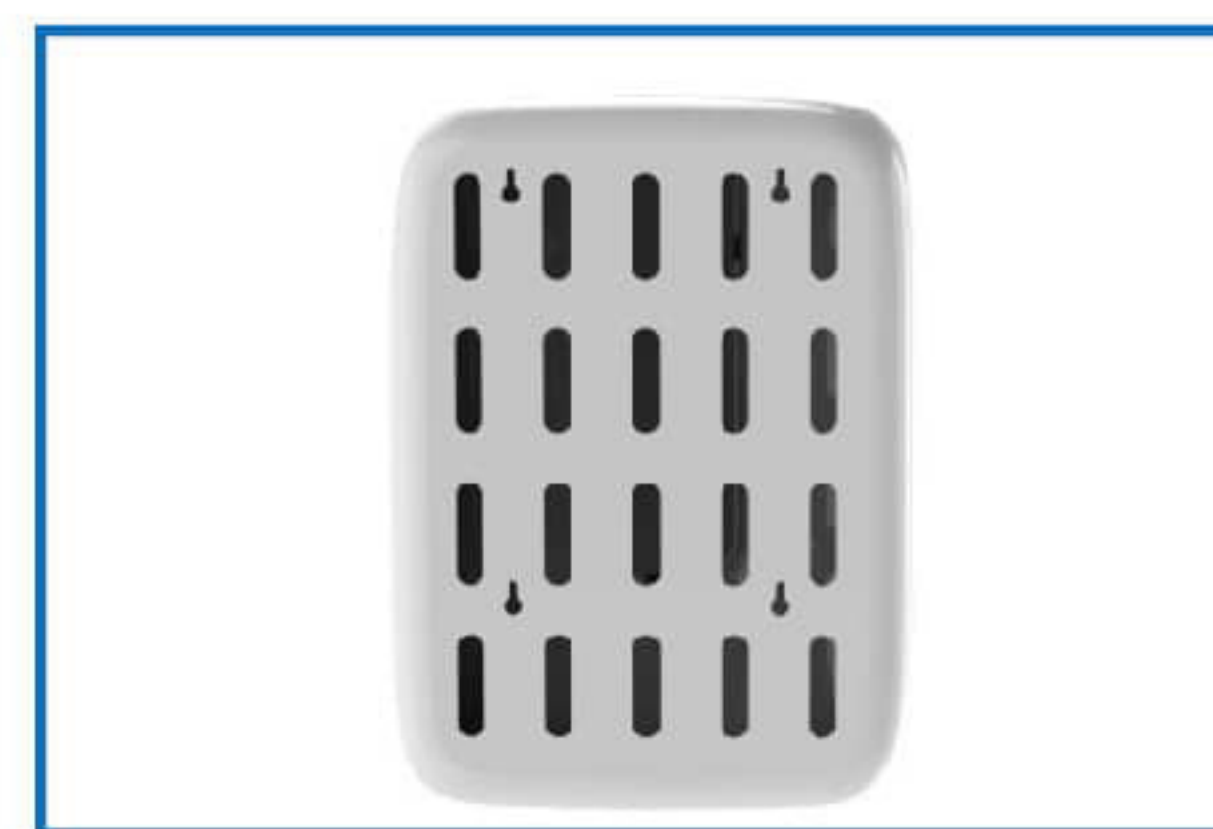

N Folded Paper Towel Dispenser

1. Simple & light luxury design
2. Security key and lock
3. The cover opens downward for easy refilling
4. Suitable Paper:N or Z fold Hand towel
5. Transparent window allow for fast refill status checks by staff
6. Colors options:white,black

Material	Product Size (MM)	PCS / CTN	Carton Size (CM)	N.W / G.W.(KG)
ABS	288*217*112mm	20	62.5*60.5*46.5cm	14.2/15.2

C Folded Paper Towel Dispenser

1. Simple & light luxury design
2. Security key and lock
3. The cover opens downward for easy refilling
4. Suitable Paper:C fold Hand towel
5. Transparent window allow for fast refill status checks by staff
6. Colors options:white,black

Material	Product Size (MM)	PCS / CTN	Carton Size (CM)	N.W / G.W.(KG)
ABS	386*286*135mm	6	61*44*41.5cm	6.6/7.7

Back