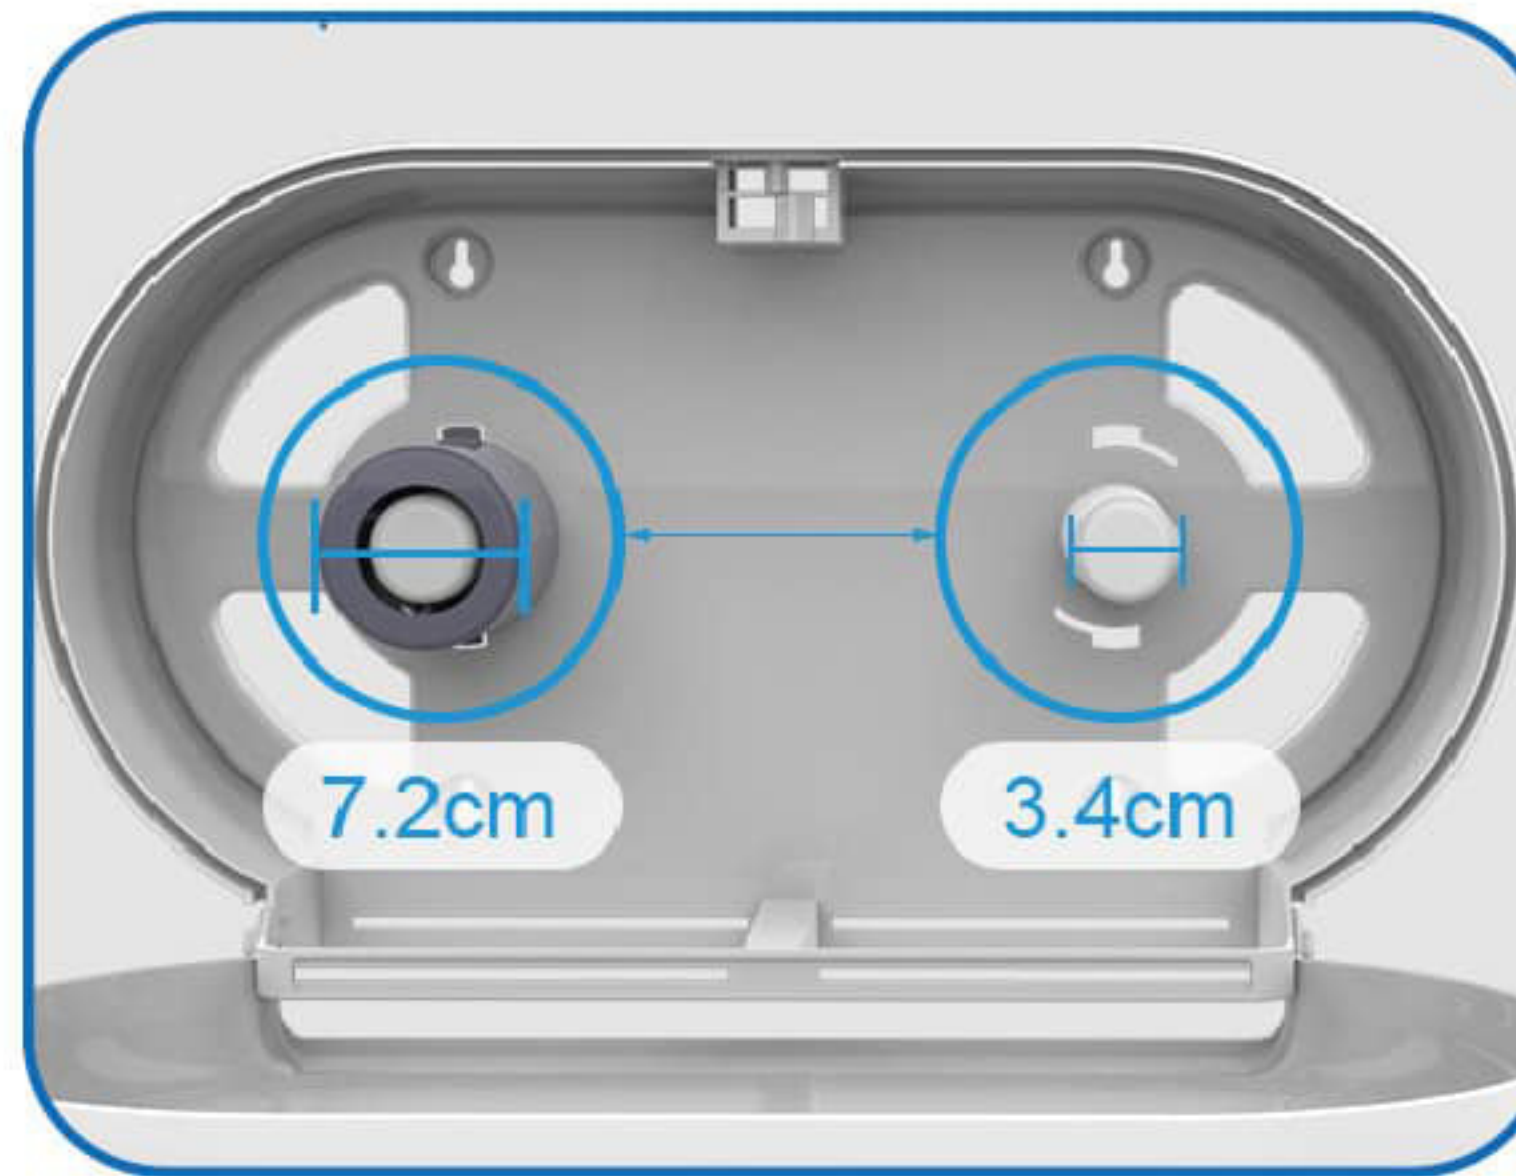

Different Inner Core Size