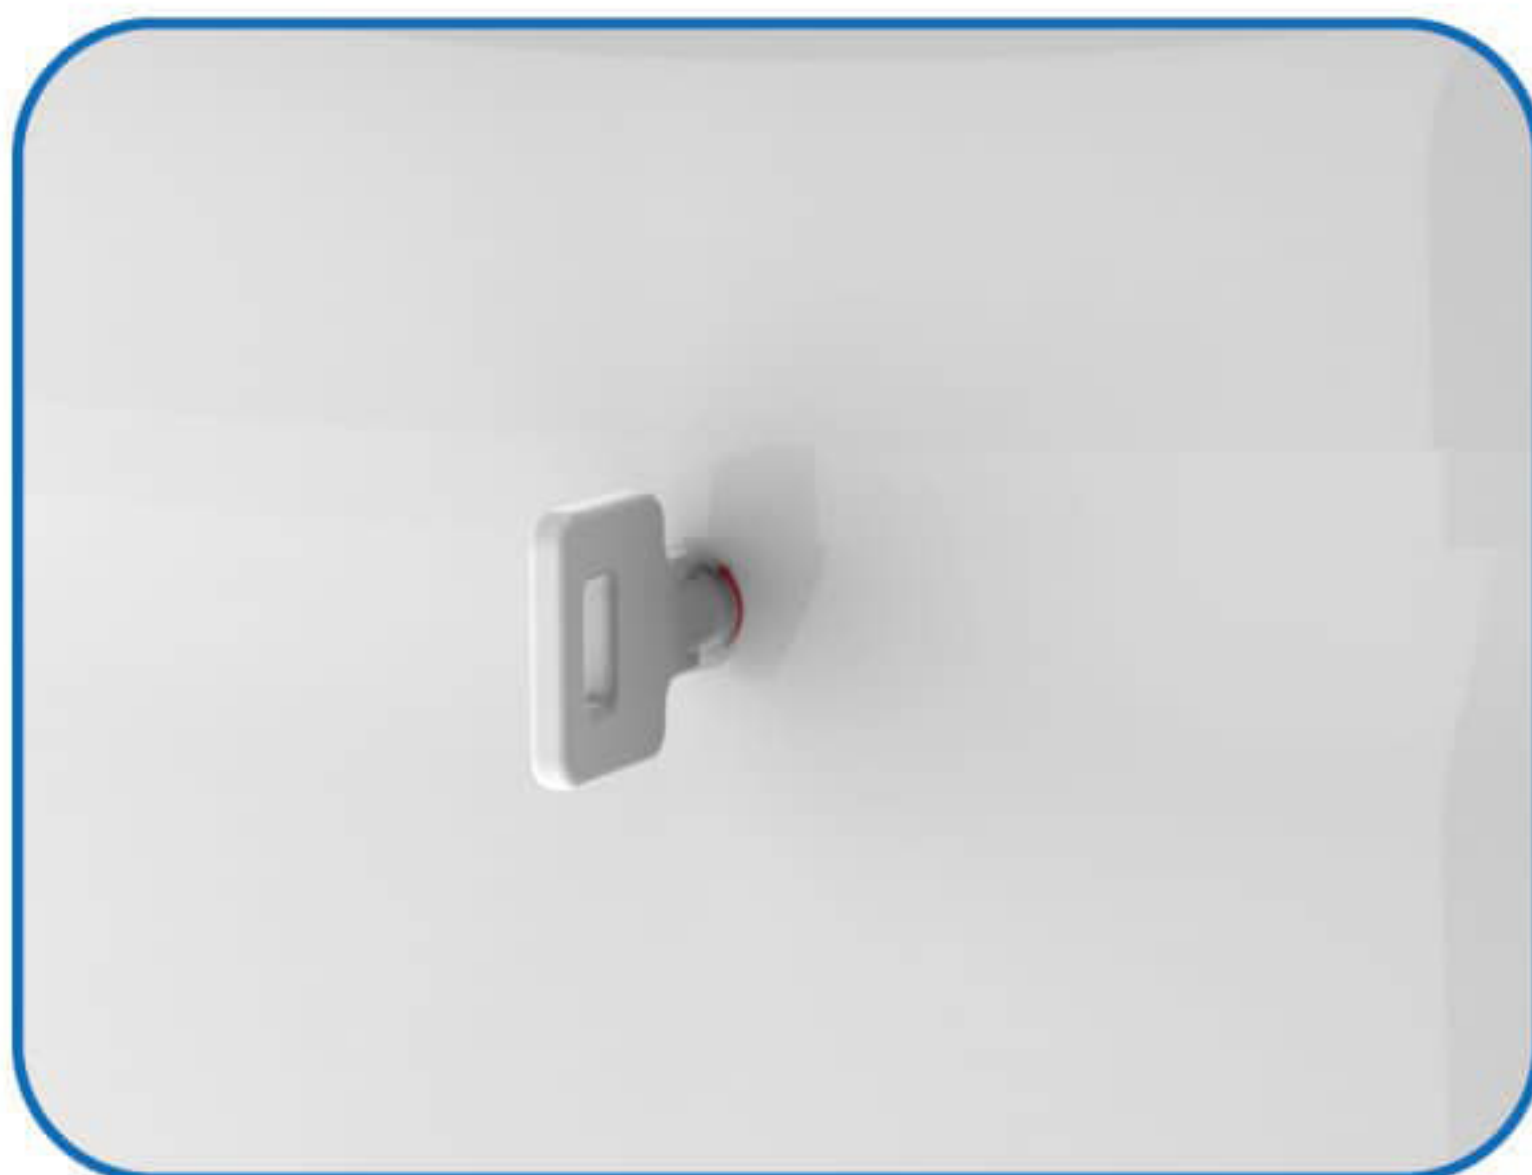

With Key Design