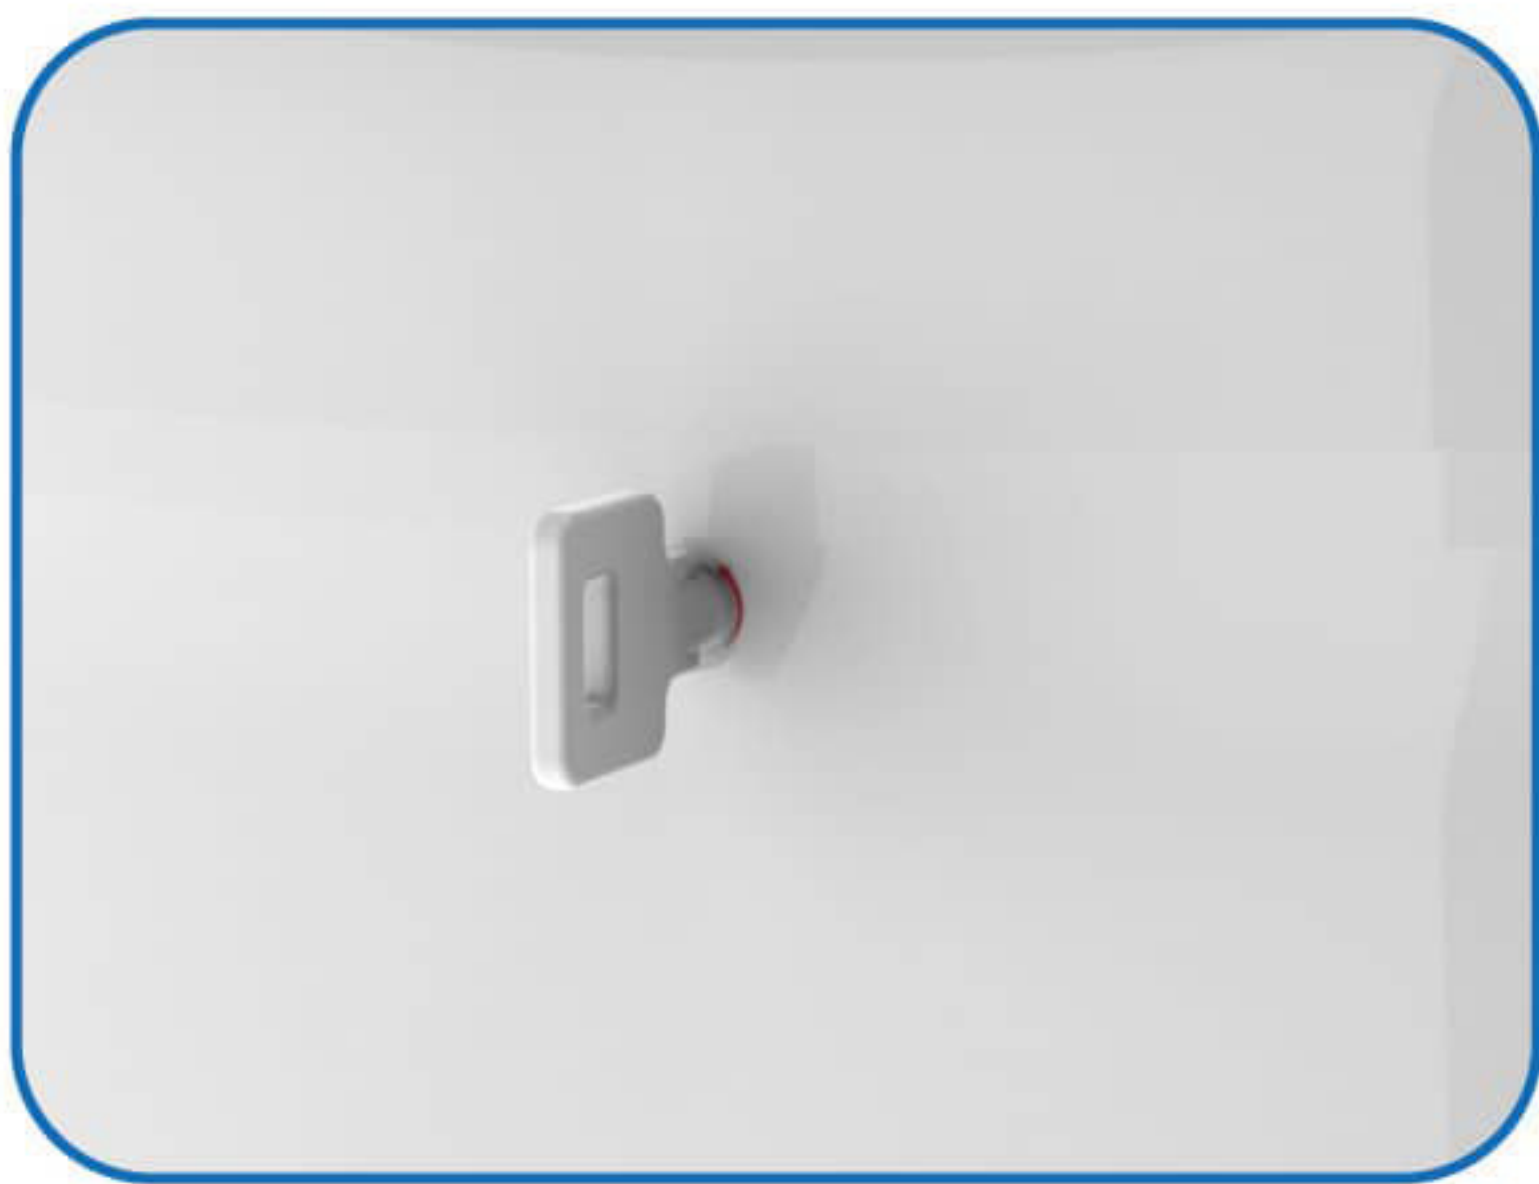

With Key Design